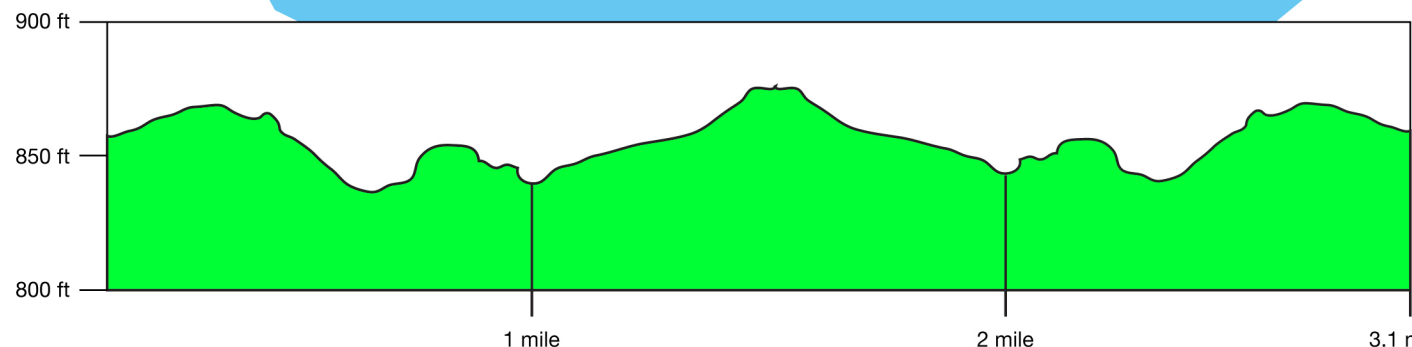

USTAF CERT# TN4012DJ

To Kingston Pike

Registration and Vendor Area  
Parking

\* No more than 50 feet of elevation change over the whole course